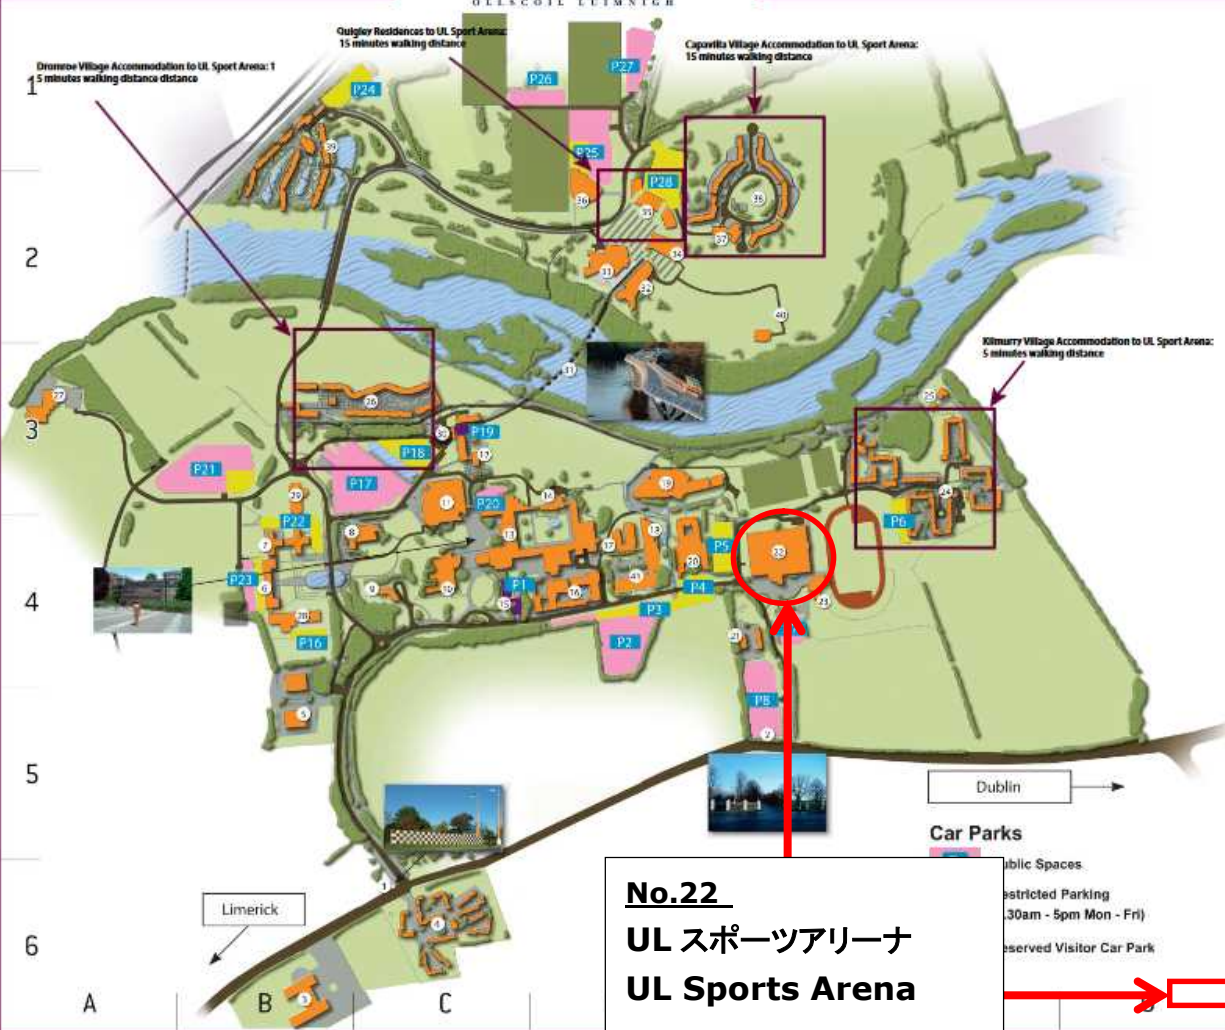

No.22
UL スポーツアリーナ
UL Sports Arena

Building Index	No.	Grid Ref.
Analog Devices Building	41	D4
Boathouse	27	A3
Cappavilla Student Village	38	E2
Carlton Castletroy Park Hotel	3	B6
Computer Science Building	8	B4
Dromroe Student Village	26	C3
East Gate Entrance	2	E5
Engineering Research Building and Millstream Courtyard	12	C3
Foundation Building and University Concert Hall	11	C3
Glucksman Library and Information Services Building	10	C4
Grounds/Maintenance Compound	21	F4
Health Sciences Building	32	D2
Horticultural Unit	25	F3
International Business Centre	7	B4
International Science Centre	5	B5
Irish Chamber Orchestra Building	37	E2
Irish World Academy Building	33	D2
Kathleen Lonsdale Building	17	D4
Kemmy Business School	28	B4
Kilmurry Student Village	24	F3
Languages Building	30	C3
Main University Building	13	C4
Main University Entrance	1	C6
Materials and Surface Science Institute	18	D4
Medical School Building	34	D2
Plessey House and University Close	14	D3
Plessey Student Village	4	C6
President's House	40	E2
Robert Schuman Building	6	B4
Schrödinger Building	20	D4
Student Centre, Shops, Banks, Bars	16	D4
Physical Education and Sports Sciences Building	19	D3
Pavilion and All Weather Pitches	36	D2
Outglery Residences	35	D2
Silver Apples Crèche	9	C4
The Living Bridge	31	D3
The Sports Club	23	E4
Thomond Village	39	B1
Tierney Building	29	B3
University Arena including 50 metre Pool	22	E4
Visitors Information Centre	15	C4